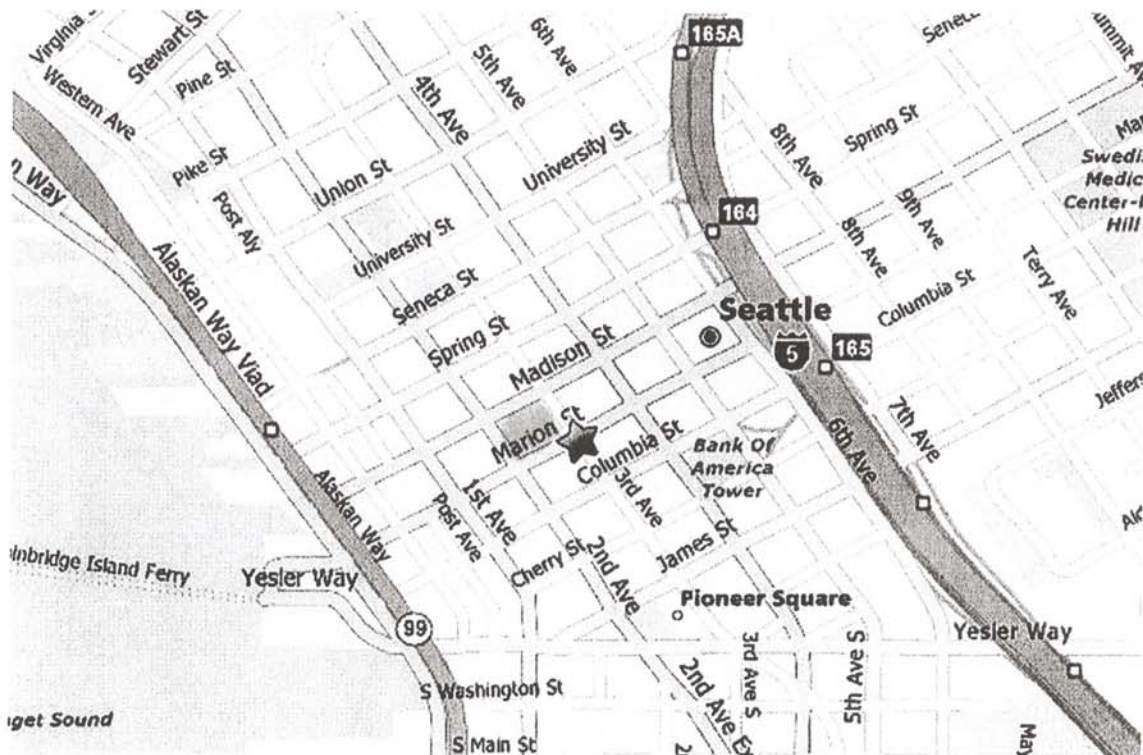

Wells Fargo Building • 999 Third Avenue, Suite 2424 • Seattle, WA
Contact: Sally Arany 206-382-5250

DIRECTIONS and PARKING

From I-5 Northbound:

- Exit 165 - Madison Street. Turn left at the light onto Madison.
- Go past Third Avenue.
- Park in the Wells Fargo Building Garage (on Madison between Second and Third), the first driveway on your left.

From I-5 Southbound:

- Exit 165B - Union Street. Go past Sixth Avenue.
- Turn left onto Fifth Avenue.
- Turn right onto Madison Street.
- Park in the Wells Fargo Building Garage (on Madison between Second and Third), the first driveway on your left.